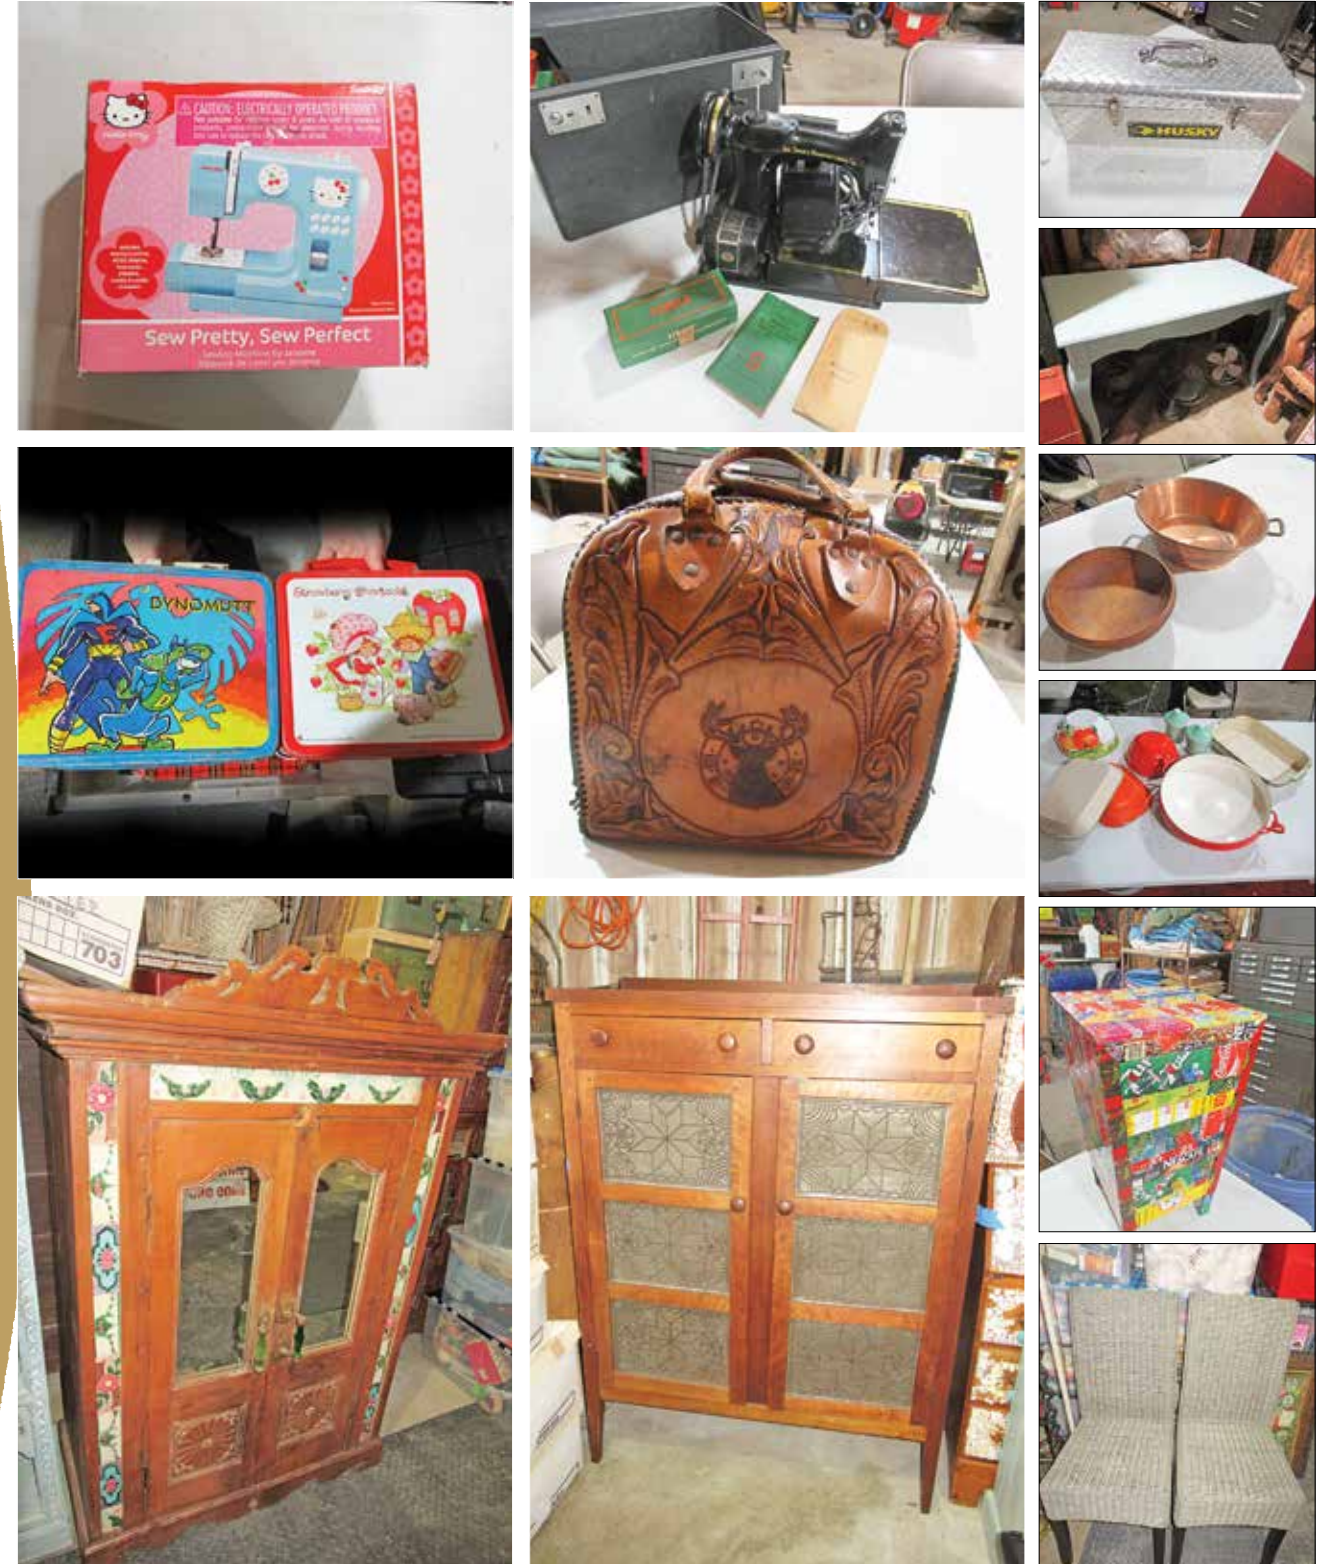

Check out our website for all of our auctions • WIEGMANNAUCTIONEERS.COM